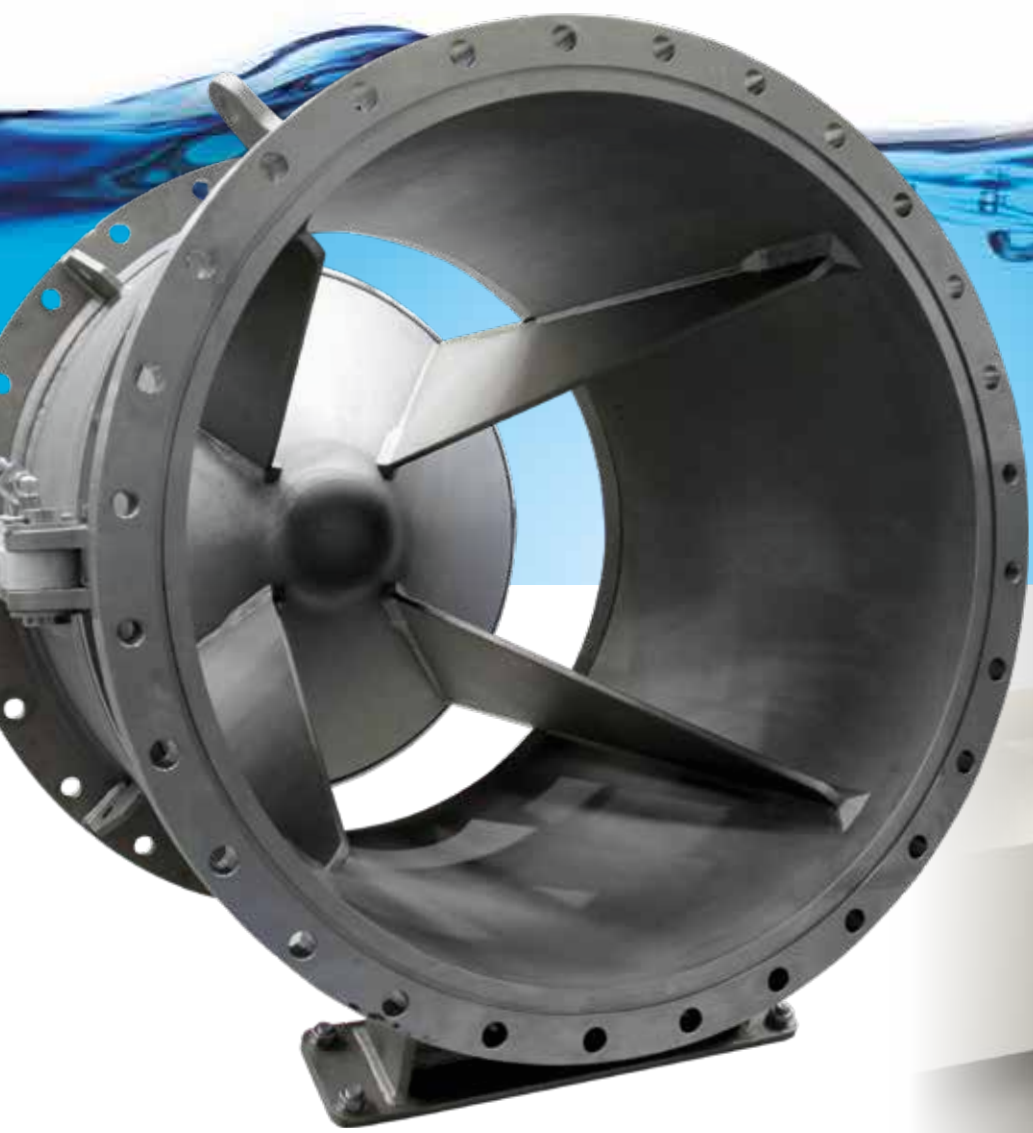

CH
Fixed cone valves