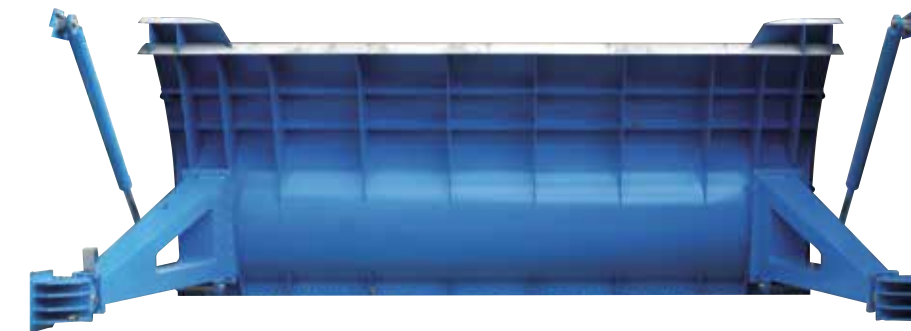

CT
Radial gates