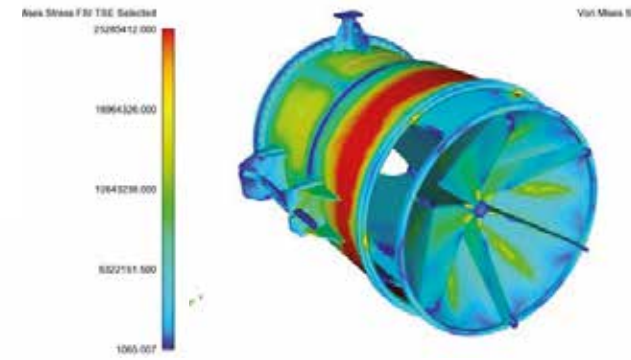

www.orbinox.com

Valves for
 Dams,
 Reservoirs
 & Hydro
 solutions

Valves for Dams, Reservoirs & Hydro solutions

ORBINOX engineering team ensures optimum performance of its products by means of specific technology such as FEM strength analysis and CFD flow simulations.